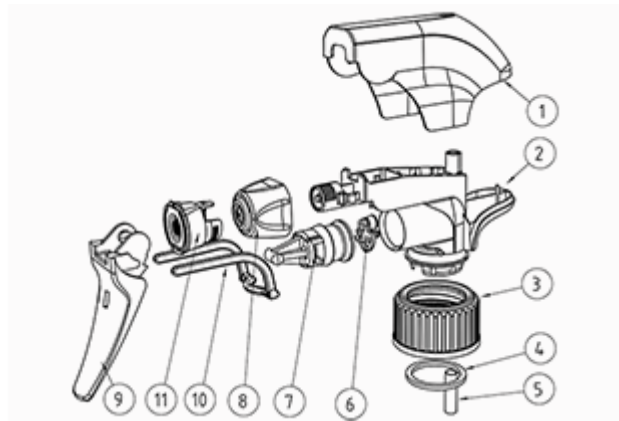

Neck : 28/410

Standard packaging :

- 370 pcs per box
- Dimensions : 60 x 40 x 36 cm
- Gross weight : 9.14 Kg

Photo

Exploded View

Pos	description	Material
1	Cover	PP
2	Body	PP
3	Ring	PP
4	Seal	PP/EPE
5	Tube	PP
6	Valve	PP
7	Valve	PP
8	Nozzle	PE
9	Trigger	PP
10	Spring	POM
11	Door foamer	PP