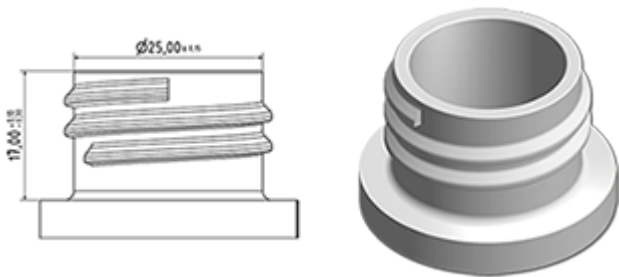

The SP05 sprayer is an all-plastic sprayer with a spraying capacity of 1.25 ML.

The SP05 sprayer is easy to use, with its ergonomic shape and its easy-grip trigger and nozzle.

The nozzle has two positions with spray pictogram and « stop ». The spray pattern is even and circular without large droplets.

- Grille open : normal spraying
- Grille closed : foam spraying

General Information

- Ordering numbers : SP05 FONFBH255NONO
- Spraying capacity : 1.25 ml
- Weight : 22.00 gr
- Color : Blackish Black
- Tube length : 255 mm

Neck : 28/410

Standard packaging :

- 370 pcs per box
- Dimensions : 60 x 40 x 36 cm
- Gross weight : 9.14 Kg

Photo

Exploded View

Pos	description	Material
1	Cover	PP
2	Body	PP
3	Ring	PP
4	Seal	PP/EPE
5	Tube	PP
6	Valve	PP
7	Valve	PP
8	Nozzle	PE
9	Trigger	PP
10	Spring	POM
11	Door foamer	PP