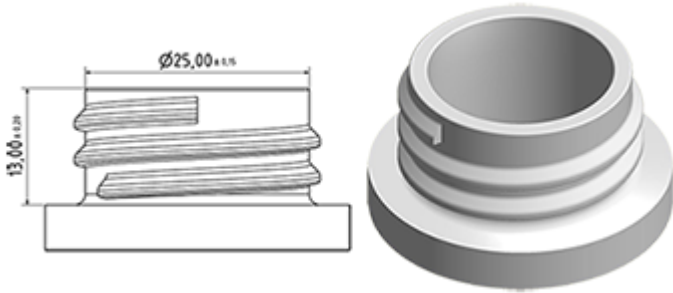

Single screw cap with gasket EPE

General Information

- Ordering numbers : R25002A BS BLA
- Weight : 3.00 gr
- Color : white
- Dimensions : diameter 30 mm / height 13 mm

Neck : 28/400

Photo

Standard packaging :

- 5000 pcs per box
- Dimensions : 60 x 40 x 31 cm
- Gross weight : 15.78 Kg

Material

Pos	description	Material
1	Cap	PP
2	Seal	EPE