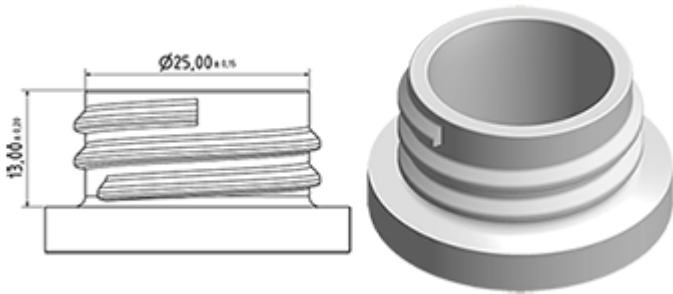

The MAXI sprayer is a professional high-performance model with a very high output of 2.2 ml per stroke. The MAXI has an extremely robust construction, designed for constant use over a long period. It has a long contoured three-finger trigger for effort-free operation. The trigger surface is textured for an easy grip even with wet or gloved hands.

The nozzle is fully adjustable from a fine mist to a direct jet. The diptube filter is fitted as standard.

The Maxi is recommended for professional, industrial and janitorial use and for all applications where a large quantity of product sprayed is required.

General Information

- Ordering numbers : MAXITVI00BS225BROU
- Spraying capacity : 2.2 ml
- Weight : 41.00 gr
- Color : red white
- Tube length : 225 mm

Neck : 28/400

Standard packaging :

- 400 pcs per box
- Dimensions : 57 x 39 x 55 cm
- Gross weight : 17.65 Kg