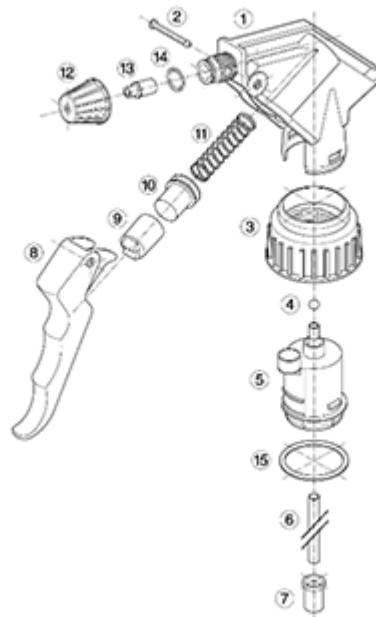

General Information

- Ordering numbers : MAXITVI00BS225BROU
- Spraying capacity : 2.2 ml
- Weight : 41.00 gr
- Color : red white
- Tube length : 225 mm

Neck : 28/400

Standard packaging :

- 400 pcs per box
- Dimensions : 57 x 39 x 55 cm
- Gross weight : 17.65 Kg

Photo

Exploded View

Pos	description	Material
1	Body	PP
2	Rivet	POM
3	Ring	PP
4	Ball	st. steel 302
5	Connection	PP
6	Tube	PE
7	Filter	PP
8	Trigger	PP
9	Washer holder	PP
10	Washer	Viton®
11	Spring	st. steel 302
12	Nozzle	PP
13	Valve	POM
14	O-ring	NBR
15	Seal	Viton®