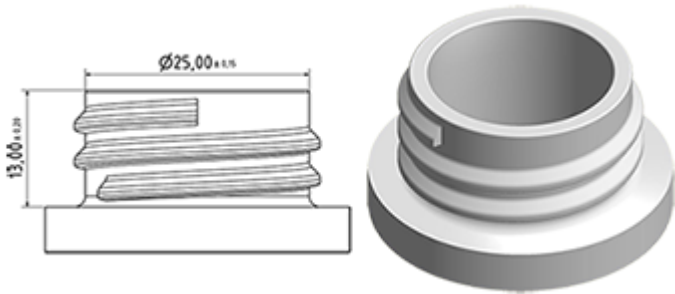

The MAXI sprayer is a professional high-performance model with a very high output of 2.2 ml per stroke. The MAXI has an extremely robust construction, designed for constant use over a long period. It has a long contoured three-finger trigger for effort-free operation. The trigger surface is textured for an easy grip even with wet or gloved hands. The nozzle is fully adjustable from a fine mist to a direct jet. The diptube filter is fitted as standard. The Maxi is recommended for professional, industrial and janitorial use and for all applications where a large quantity of product sprayed is required.

General Information

- Ordering numbers : MAXITVI00BS225BBLA
- Spraying capacity : 2.2 ml
- Weight : 41.00 gr
- Color : white
- Tube length : 225 mm

Neck : 28/400

Standard packaging :

- 400 pcs per box
- Dimensions : 57 x 39 x 55 cm
- Gross weight : 17.65 Kg

Photo

Exploded View

Pos	description	Material
1	Body	PP
2	Rivet	POM
3	Ring	PP
4	Ball	st. steel 302
5	Connection	PP
6	Tube	PE
7	Filter	PP
8	Trigger	PP
9	Washer holder	PP
10	Washer	Viton®
11	Spring	st. steel 302
12	Nozzle	PP
13	Valve	POM
14	O-ring	NBR
15	Seal	Viton®