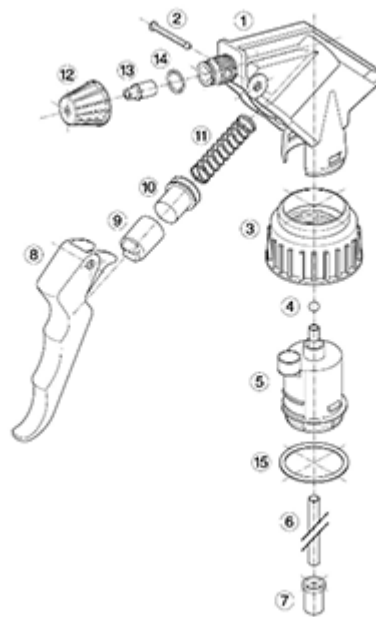

The MAXI sprayer is a professional high-performance model with a very high output of 2.2 ml per stroke. The MAXI has an extremely robust construction, designed for constant use over a long period. It has a long contoured three-finger trigger for effort-free operation. The trigger surface is textured for an easy grip even with wet or gloved hands. The nozzle is fully adjustable from a fine mist to a direct jet. The diptube filter is fitted as standard. The Maxi is recommended for professional, industrial and janitorial use and for all applications where a large quantity of product sprayed is required.

General Information

- Ordering numbers : MAXITVI00BS225BBLA
- Spraying capacity : 2.2 ml
- Weight : 41.00 gr
- Color : white
- Tube length : 225 mm

Neck : 28/400

Standard packaging :

- 400 pcs per box
- Dimensions : 57 x 39 x 55 cm
- Gross weight : 17.65 Kg

Photo

Exploded View

Pos	description	Material
1	Body	PP
2	Rivet	POM
3	Ring	PP
4	Ball	st. steel 302
5	Connection	PP
6	Tube	PE
7	Filter	PP
8	Trigger	PP
9	Washer holder	PP
10	Washer	Viton®
11	Spring	st. steel 302
12	Nozzle	PP
13	Valve	POM
14	O-ring	NBR
15	Seal	Viton®