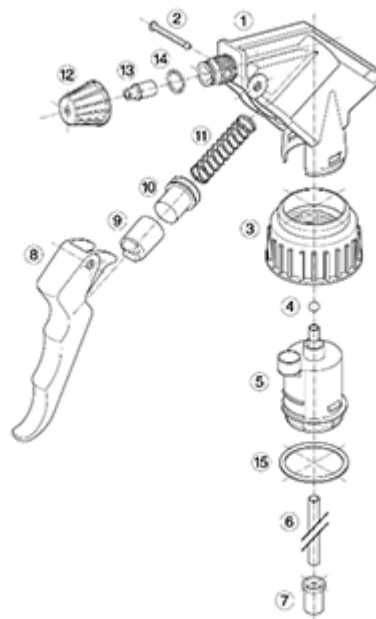

General Information

- Ordering numbers : MAXITVI00BS225BBEU
- Spraying capacity : 2.2 ml
- Weight : 41.00 gr
- Color : white and blue
- Tube length : 225 mm

Neck : 28/400

Standard packaging :

- 400 pcs per box
- Dimensions : 57 x 39 x 55 cm
- Gross weight : 17.65 Kg

Photo

Exploded View

Pos	description	Material
1	Body	PP
2	Rivet	POM
3	Ring	PP
4	Ball	st. steel 302
5	Connection	PP
6	Tube	PE
7	Filter	PP
8	Trigger	PP
9	Washer holder	PP
10	Washer	Viton®
11	Spring	st. steel 302
12	Nozzle	PP
13	Valve	POM
14	O-ring	NBR
15	Seal	Viton®