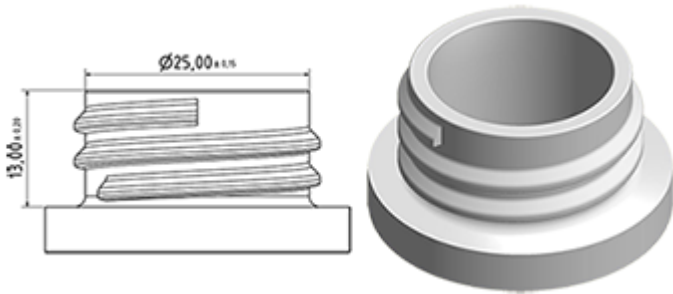

The MAXI sprayer is a professional high-performance model with a very high output of 2.2 ml per stroke. The MAXI has an extremely robust construction, designed for constant use over a long period. It has a long contoured three-finger trigger for effort-free operation. The trigger surface is textured for an easy grip even with wet or gloved hands.

The nozzle is fully adjustable from a fine mist to a direct jet. The diptube filter is fitted as standard.

The Maxi is recommended for professional, industrial and janitorial use and for all applications where a large quantity of product sprayed is required.

General Information

- Ordering numbers : MAXITVI00BS225BBEU
- Spraying capacity : 2.2 ml
- Weight : 41.00 gr
- Color : white and blue
- Tube length : 225 mm

Neck : 28/400

Standard packaging :

- 400 pcs per box
- Dimensions : 57 x 39 x 55 cm
- Gross weight : 17.65 Kg