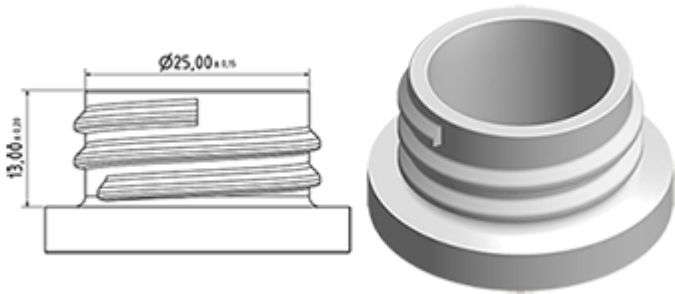

The MAXI sprayer is a professional high-performance model with a very high output of 2.2 ml per stroke. The MAXI has an extremely robust construction, designed for constant use over a long period. It has a long contoured three-finger trigger for effort-free operation. The trigger surface is textured for an easy grip even with wet or gloved hands. The nozzle is fully adjustable from a fine mist to a direct jet. The diptube filter is fitted as standard. The Maxi is recommended for professional, industrial and janitorial use and for all applications where a large quantity of product sprayed is required.

General Information

- Ordering numbers : MAXIT0100BS235BROUMO
- Spraying capacity : 2.2 ml
- Weight : 39.00 gr
- Color : red white
- Tube length : 235 mm

Neck : 28/400

Standard packaging :

- 400 pcs per box
- Dimensions : 57 x 39 x 55 cm
- Gross weight : 16.85 Kg

Photo

Exploded View

Pos	description	Material
1	Body	PP
2	Rivet	POM
3	Ring	PP
4	Ball	st. steel 302
5	Connection	PP
6	Tube	PE
7	Filter	PP
8	Trigger	PP
9	Washer holder	PP
10	Washer	NBR
11	Spring	st. steel 302
12	Nozzle	PP
13	Valve	POM
14	O-ring	NBR
15	Seal	PE/EPE