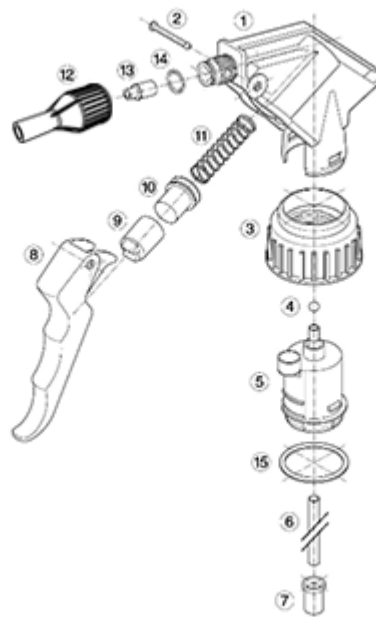

The MAXI sprayer is a professional high-performance model with a very high output of 2.2 ml per stroke. The MAXI has an extremely robust construction, designed for constant use over a long period. It has a long contoured three-finger trigger for effort-free operation. The trigger surface is textured for an easy grip even with wet or gloved hands. The nozzle is fully adjustable from a fine mist to a direct jet. The diptube filter is fitted as standard. The Maxi is recommended for professional, industrial and janitorial use and for all applications where a large quantity of product sprayed is required.

General Information

- Ordering numbers : MAXIT0100BS235BROUMO
- Spraying capacity : 2.2 ml
- Weight : 39.00 gr
- Color : red white
- Tube length : 235 mm

Neck : 28/400

Standard packaging :

- 400 pcs per box
- Dimensions : 57 x 39 x 55 cm
- Gross weight : 16.85 Kg

Photo

Exploded View

Pos	description	Material
1	Body	PP
2	Rivet	POM
3	Ring	PP
4	Ball	st. steel 302
5	Connection	PP
6	Tube	PE
7	Filter	PP
8	Trigger	PP
9	Washer holder	PP
10	Washer	NBR
11	Spring	st. steel 302
12	Nozzle	PP
13	Valve	POM
14	O-ring	NBR
15	Seal	PE/EPE