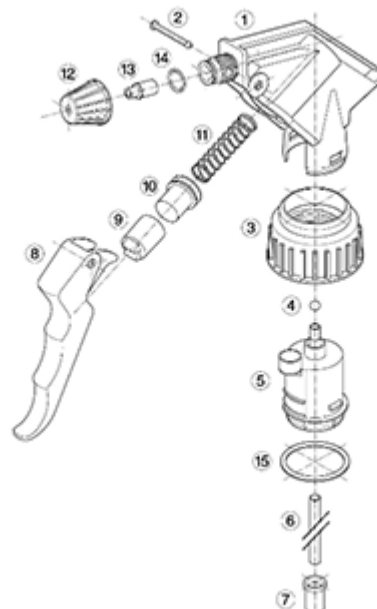

General Information

- Ordering numbers : MAXI JTBS270BVER
- Spraying capacity : 2.2 ml
- Weight : 0.00 gr
- Color : white green
- Tube length : 270 mm

Neck : 28/400

Standard packaging :

- 400 pcs per box
- Dimensions : 57 x 39 x 55 cm
- Gross weight : 1.25 Kg

Photo

Exploded View

Pos	description	Material
1	Body	PP
2	Rivet	POM
3	Ring	PP
4	Ball	st. steel 302
5	Connection	PP
6	Tube	PE
7	Filter	PP
8	Trigger	PP
9	Washer holder	PP
10	Washer	NBR
11	Spring	st. steel 302
12	Nozzle	PP
13	Valve	POM
14	O-ring	NBR
15	Seal	PE/EPE