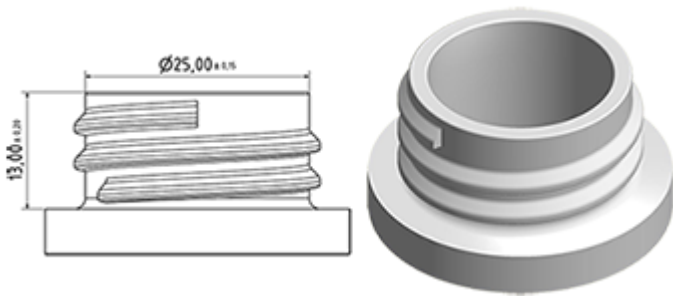

The MAXI sprayer is a professional high-performance model with a very high output of 2.2 ml per stroke. The MAXI has an extremely robust construction, designed for constant use over a long period. It has a long contoured three-finger trigger for effort-free operation. The trigger surface is textured for an easy grip even with wet or gloved hands.

The nozzle is fully adjustable from a fine mist to a direct jet. A foamer nozzle is also available. The diptube filter is fitted as standard.

The Maxi is recommended for professional, industrial and janitorial use and for all applications where a large quantity of product sprayed is required.

General Information

- Ordering numbers : MAXI JTBS270BVER
- Spraying capacity : 2.2 ml
- Weight : 0.00 gr
- Color : white green
- Tube length : 270 mm

Neck : 28/400

Standard packaging :

- 400 pcs per box
- Dimensions : 57 x 39 x 55 cm
- Gross weight : 1.25 Kg