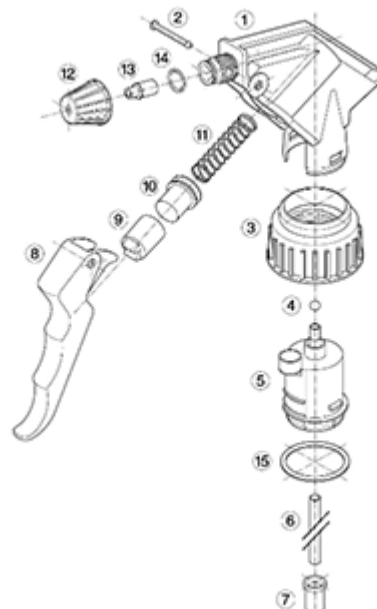

General Information

- Ordering numbers : MAXI JTBS270BROU
- Spraying capacity : 2.2 ml
- Weight : 38.00 gr
- Color : red white
- Tube length : 270 mm

Neck : 28/400

Standard packaging :

- 400 pcs per box
- Dimensions : 57 x 39 x 55 cm
- Gross weight : 16.45 Kg

Photo

Exploded View

Pos	description	Material
1	Body	PP
2	Rivet	POM
3	Ring	PP
4	Ball	st. steel 302
5	Connection	PP
6	Tube	PE
7	Filter	PP
8	Trigger	PP
9	Washer holder	PP
10	Washer	NBR
11	Spring	st. steel 302
12	Nozzle	PP
13	Valve	POM
14	O-ring	NBR
15	Seal	PE/EPE