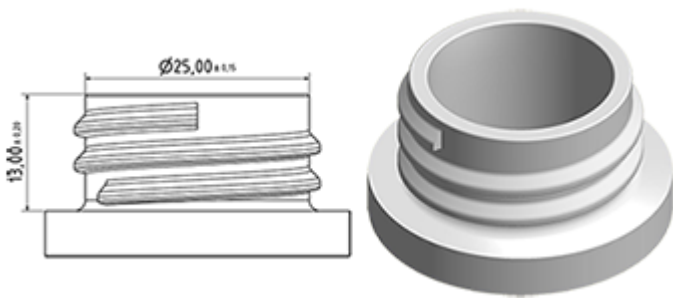

The MAXI sprayer is a professional high-performance model with a very high output of 2.2 ml per stroke. The MAXI has an extremely robust construction, designed for constant use over a long period. It has a long contoured three-finger trigger for effort-free operation. The trigger surface is textured for an easy grip even with wet or gloved hands.

The nozzle is fully adjustable from a fine mist to a direct jet. A foamer nozzle is also available. The diptube filter is fitted as standard.

The Maxi is recommended for professional, industrial and janitorial use and for all applications where a large quantity of product sprayed is required.

General Information

- Ordering numbers : MAXI JTBS270BROU
- Spraying capacity : 2.2 ml
- Weight : 38.00 gr
- Color : red white
- Tube length : 270 mm

Neck : 28/400

Standard packaging :

- 400 pcs per box
- Dimensions : 57 x 39 x 55 cm
- Gross weight : 16.45 Kg