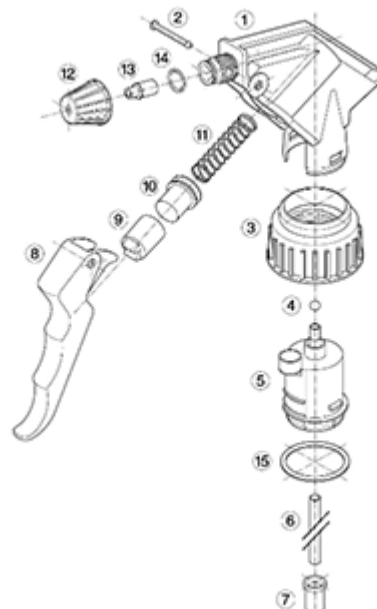

General Information

- Ordering numbers : MAXI JTBS270BJAU
- Spraying capacity : 2.2 ml
- Weight : 38.00 gr
- Color : yellow white
- Tube length : 270 mm

Neck : 28/400

Standard packaging :

- 400 pcs per box
- Dimensions : 57 x 39 x 55 cm
- Gross weight : 16.45 Kg

Photo

Exploded View

Pos	description	Material
1	Body	PP
2	Rivet	POM
3	Ring	PP
4	Ball	st. steel 302
5	Connection	PP
6	Tube	PE
7	Filter	PP
8	Trigger	PP
9	Washer holder	PP
10	Washer	NBR
11	Spring	st. steel 302
12	Nozzle	PP
13	Valve	POM
14	O-ring	NBR
15	Seal	PE/EPE