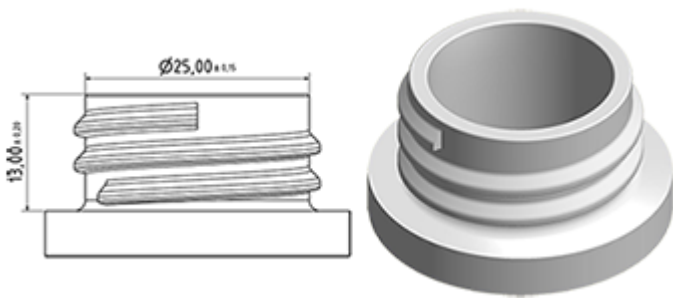

The MAXI sprayer is a professional high-performance model with a very high output of 2.2 ml per stroke. The MAXI has an extremely robust construction, designed for constant use over a long period. It has a long contoured three-finger trigger for effort-free operation. The trigger surface is textured for an easy grip even with wet or gloved hands.

The nozzle is fully adjustable from a fine mist to a direct jet. A foamer nozzle is also available. The diptube filter is fitted as standard.

The Maxi is recommended for professional, industrial and janitorial use and for all applications where a large quantity of product sprayed is required.

General Information

- Ordering numbers : MAXI JTBS270BJAU
- Spraying capacity : 2.2 ml
- Weight : 38.00 gr
- Color : yellow white
- Tube length : 270 mm

Neck : 28/400

Standard packaging :

- 400 pcs per box
- Dimensions : 57 x 39 x 55 cm
- Gross weight : 16.45 Kg