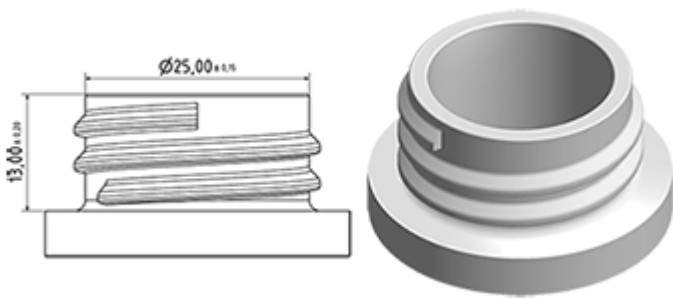

The MAXI sprayer is a professional high-performance model with a very high output of 2.2 ml per stroke. The MAXI has an extremely robust construction, designed for constant use over a long period. It has a long contoured three-finger trigger for effort-free operation. The trigger surface is textured for an easy grip even with wet or gloved hands.

The nozzle is fully adjustable from a fine mist to a direct jet. A foamer nozzle is also available. The diptube filter is fitted as standard.

The Maxi is recommended for professional, industrial and janitorial use and for all applications where a large quantity of product sprayed is required.

## General Information

- Ordering numbers : MAXI JTBS270BBLA
- Spraying capacity : 2.2 ml
- Weight : 38.00 gr
- Color : white
- Tube length : 270 mm

## Neck : 28/400