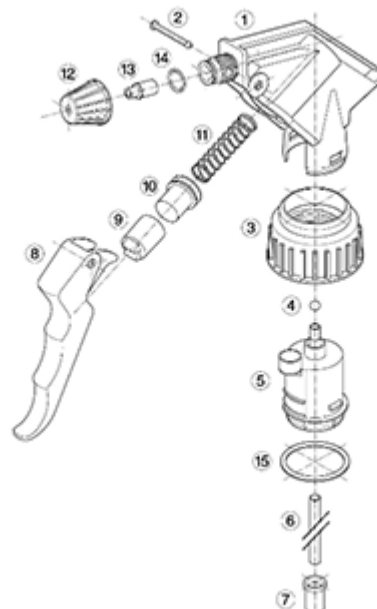

## Neck : 28/400

## Photo

## Standard packaging :

- 400 pcs per box
- Dimensions : 57 x 39 x 55 cm
- Gross weight : 16.45 Kg

## Exploded View

Pos	description	Material
1	Body	PP
2	Rivet	POM
3	Ring	PP
4	Ball	st. steel 302
5	Connection	PP
6	Tube	PE
7	Filter	PP
8	Trigger	PP
9	Washer holder	PP
10	Washer	NBR
11	Spring	st. steel 302
12	Nozzle	PP
13	Valve	POM
14	O-ring	NBR
15	Seal	PE/EPE