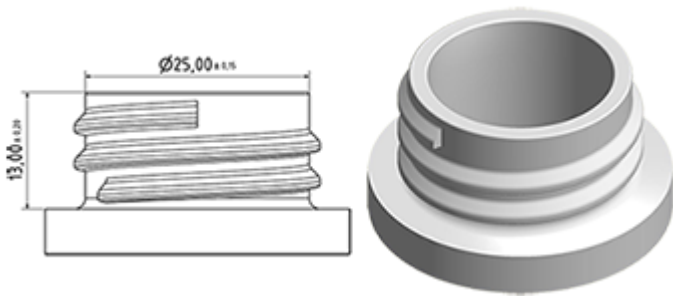

The MAXI sprayer is a professional high-performance model with a very high output of 2.2 ml per stroke. The MAXI has an extremely robust construction, designed for constant use over a long period. It has a long contoured three-finger trigger for effort-free operation. The trigger surface is textured for an easy grip even with wet or gloved hands.

The nozzle is fully adjustable from a fine mist to a direct jet. A foamer nozzle is also available. The diptube filter is fitted as standard.

The Maxi is recommended for professional, industrial and janitorial use and for all applications where a large quantity of product sprayed is required.

General Information

- Ordering numbers : MAXI JTBS270BBEU
- Spraying capacity : 2.2 ml
- Weight : 38.00 gr
- Color : white and blue
- Tube length : 270 mm

Neck : 28/400

Standard packaging :

- 400 pcs per box
- Dimensions : 57 x 39 x 55 cm
- Gross weight : 16.45 Kg