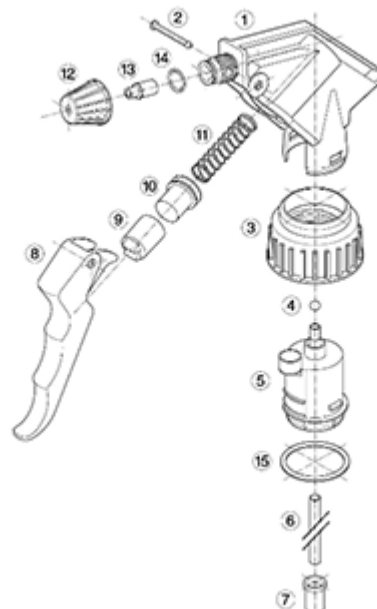

General Information

- Ordering numbers : MAXI JTBS270BBEU
- Spraying capacity : 2.2 ml
- Weight : 38.00 gr
- Color : white and blue
- Tube length : 270 mm

Neck : 28/400

Standard packaging :

- 400 pcs per box
- Dimensions : 57 x 39 x 55 cm
- Gross weight : 16.45 Kg

Photo

Exploded View

Pos	description	Material
1	Body	PP
2	Rivet	POM
3	Ring	PP
4	Ball	st. steel 302
5	Connection	PP
6	Tube	PE
7	Filter	PP
8	Trigger	PP
9	Washer holder	PP
10	Washer	NBR
11	Spring	st. steel 302
12	Nozzle	PP
13	Valve	POM
14	O-ring	NBR
15	Seal	PE/EPE