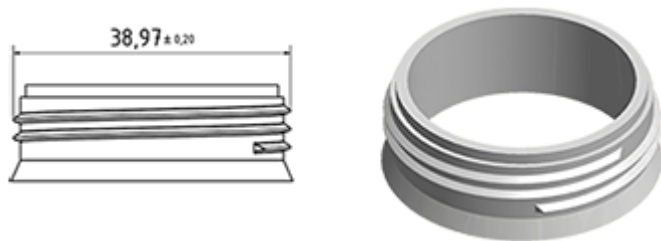

Metering pumps economical.

The pump is delivered in the closed position to release the pump unscrew the top.

General Information

- Ordering numbers : ECODISP0440083BLA
- Weight : 26.00 gr
- Color : white
- Maximum depth of the bottle : 83 mm

Neck : DIN 40

Standard packaging :

- 300 pcs per box
- Dimensions : 50 x 40 x 40 cm
- Gross weight : 8.60 Kg

Photo

Material

Pos	description	Material
1	push-button	PP
2	ring Din40	PP
3	foam nozzle	PA
4	valve	LDPE
5	Piston (a)	PP
6	Piston (b)	HDPE
7	Main	SUS304
8	spring bracket	PP
9	Ball	GLASS
10	Bowl	PP
11	gasket	LDPE
12	Dip tube	PE