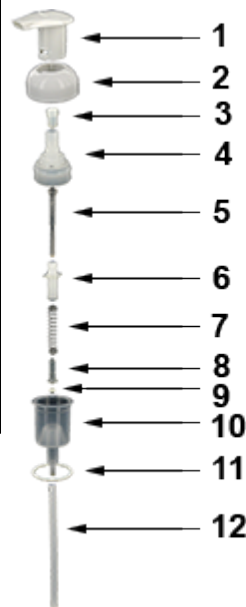

Metering pumps economical.

The pump is delivered in the closed position to release the pump unscrew the top.

General Information

- Ordering numbers : ECODISP0440083BLA
- Weight : 26.00 gr
- Color : white
- Maximum depth of the bottle : 83 mm

Neck : DIN 40

Standard packaging :

- 300 pcs per box
- Dimensions : 50 x 40 x 40 cm
- Gross weight : 8.60 Kg

Photo

Material

Pos	description	Material
1	push-button	PP
2	ring Din40	PP
3	foam nozzle	PA
4	valve	LDPE
5	Piston (a)	PP
6	Piston (b)	HDPE
7	Main	SUS304
8	spring bracket	PP
9	Ball	GLASS
10	Bowl	PP
11	gasket	LDPE
12	Dip tube	PE