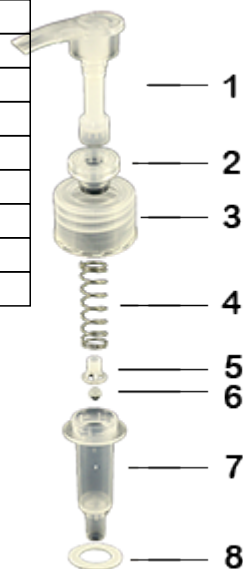

Metering pumps economical.

The pump is delivered in the closed position to release the pump unscrew the top.

**General Information**

- Ordering numbers : ECODISP01BH177NAT
- Weight : 14.00 gr
- Color : natural
- Maximum depth of the bottle : 180 mm

**Neck : 28/410**

**Photo**

**Standard packaging :**

- 800 pcs per box
- Dimensions : 50 x 40 x 40 cm
- Gross weight : 12.00 Kg

**Material**

Pos	description	Material
1	pusher	PP
2	push guide	PP
3	ring	PP
4	Spring	st. steel 302
5	valve	PP
6	Ball	PP
7	Body	PP
8	Seal	PE/EPE
9	Tube	PE