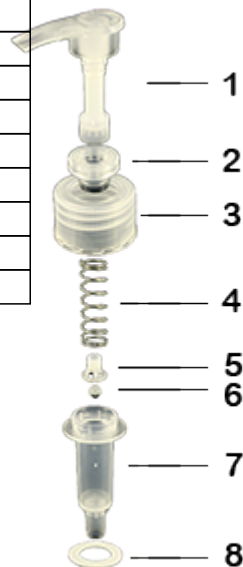

Metering pumps economical.

The pump is delivered in the closed position to release the pump unscrew the top.

**General Information**

- Ordering numbers : ECODISP01BH177NAT
- Weight : 14.00 gr
- Color : natural
- Maximum depth of the bottle : 180 mm

**Neck : 28/410**

**Photo**

**Standard packaging :**

- 800 pcs per box
- Dimensions : 50 x 40 x 40 cm
- Gross weight : 12.00 Kg

**Material**

Pos	description	Material
1	pusher	PP
2	push guide	PP
3	ring 28/400	PP
4	Spring	st. steel 302
5	valve	PP
6	Ball	PP
7	Body	PP
8	Seal	PE/EPE
9	Tube	PE