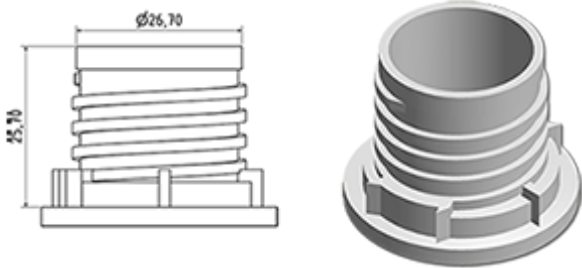

The dosing system is delivered on a tamper-evident screwing cap. At the first use, the dosing-system goes on the bottle.

At the first use, the sealing-ring breaks and the screwing cap dissociates oneself from the dosing system. You only have to press on the side of the bottle to dose and then to pour the product.

When the bottle is empty, it is impossible to use the dosing system once again.

General Information

- Ordering numbers : DOSY JE F BLA
- Weight : 11.00 gr
- Color : white
- Dimensions : diameter 38 mm / height 83 mm

Neck : G141

Standard packaging :

- 870 pcs per box
- Dimensions : 60 x 40 x 31 cm
- Gross weight : 10.35 Kg

Photo

Material

Pos	description	Material
1	Cap	HDPE
2	Tube	PP
3	topette	LDPE