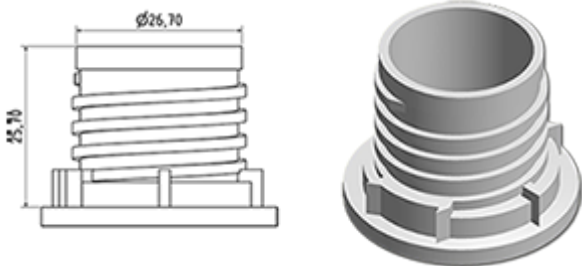

The dosing system is delivered on a tamper-evident screwing cap. At the first use, the dosing-system goes on the bottle.

At the first use, the sealing-ring breaks and the screwing cap dissociates oneself from the dosing system. You only have to press on the side of the bottle to dose and then to pour the product.

When the bottle is empty, it is impossible to use the dosing system once again.

General Information

- Ordering numbers : DOSY JE A BLA
- Weight : 11.00 gr
- Color : white
- Dimensions : diameter 38 mm / height 83 mm

Photo

Neck : G141

Standard packaging :

- 870 pcs per box
- Dimensions : 60 x 40 x 31 cm
- Gross weight : 10.35 Kg

Material

Pos	description	Material
1	Cap	HDPE
2	Tube	PP
3	topette	LDPE