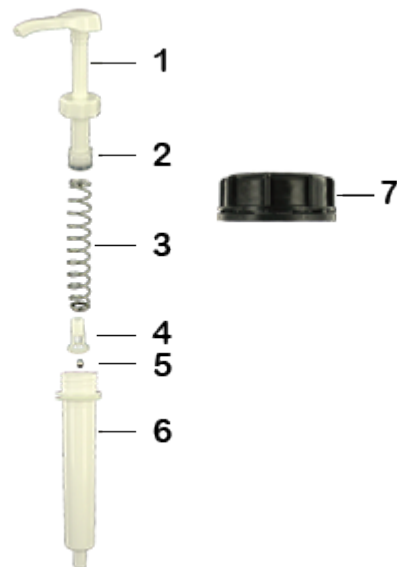

General Information

- Ordering numbers : DIS30ECOL 060BLA 20
- Weight : 63.00 gr
- Color : white
- Maximum depth of the bottle : 355 mm

Neck : DIN 61

Photo

Standard packaging :

- 200 pcs per box
- Dimensions : 47 x 39 x 52 cm
- Gross weight : 13.60 Kg

Material

| Pos | description | Material |
|-----|-------------|---------------|
| 1 | push-button | ABS |
| 2 | Piston | PE |
| 3 | Main spring | St. steel 302 |
| 4 | valve | PP |
| 5 | ball | St. steel 304 |
| 6 | Cylinder | ABS |
| 7 | Cap DIN 61 | HDPE |
| 8 | Tube | PE |