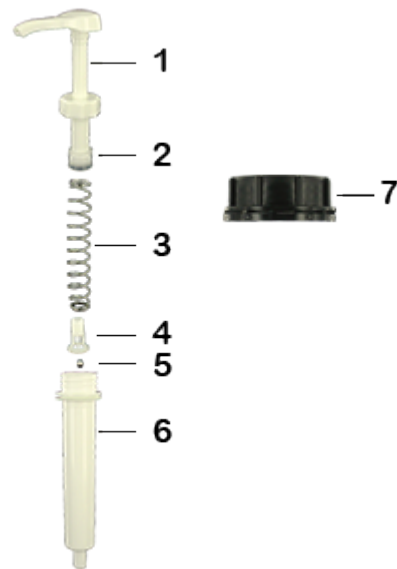

General Information

- Ordering numbers : DIS30ECOL 060BLA 10
- Weight : 63.00 gr
- Color : white
- Maximum depth of the bottle : 355 mm

Neck : DIN 51

Photo

Standard packaging :

- 200 pcs per box
- Dimensions : 47 x 39 x 52 cm
- Gross weight : 13.60 Kg

Material

Pos	description	Material
1	push-button	ABS
2	Piston	PE
3	Main spring	St. steel 302
4	valve	PP
5	ball	St. steel 304
6	Cylinder	ABS
7	Cap DIN 51	HDPE
8	Tube	PE

Media