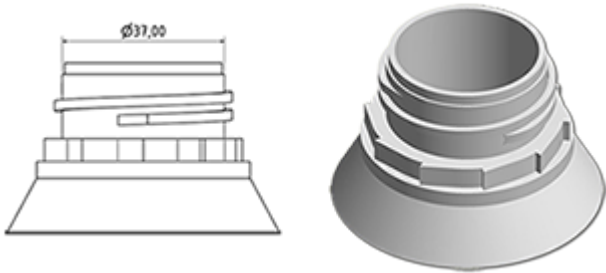

**General Information**

- Ordering numbers : DIS3002PP00060BLA 01
- Weight : 62.00 gr
- Color : white
- Maximum depth of the bottle : 355 mm

**Neck : DIN 40**

**Standard packaging :**

- 350 pcs per box
- Dimensions : 57 x 39 x 55 cm
- Gross weight : 22.95 Kg

**Photo**

**Material**

Pos	description	Material
1	push-button	ABS
2	Piston	PE
3	Main spring	St. steel 302
4	valve	PP
5	ball	St. steel 304
6	Cylinder	ABS
7	Cap DIN 40	HDPE
8	Tube	PE

Media