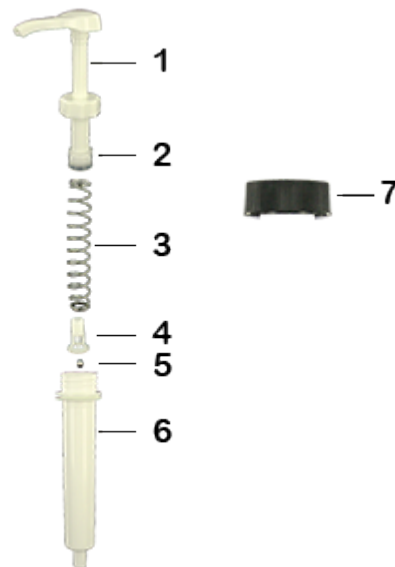

**General Information**

- Ordering numbers : DIS3002PP00060BLA 01
- Weight : 62.00 gr
- Color : white
- Maximum depth of the bottle : 355 mm

**Neck : DIN 40**

**Standard packaging :**

- 350 pcs per box
- Dimensions : 57 x 39 x 55 cm
- Gross weight : 22.95 Kg

**Photo**

**Material**

Pos	description	Material
1	push-button	ABS
2	Piston	PE
3	Main spring	St. steel 302
4	valve	PP
5	ball	St. steel 304
6	Cylinder	ABS
7	Cap DIN 40	HDPE
8	Tube	PE

Media