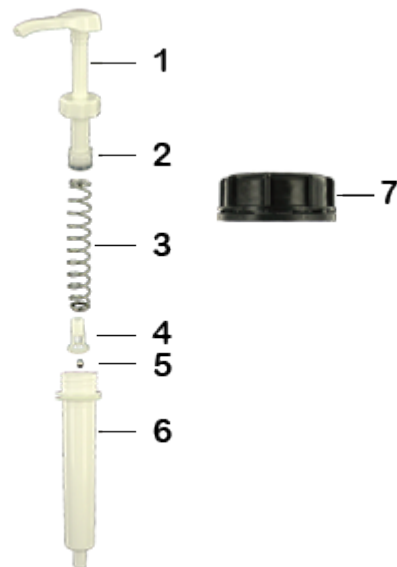

General Information

- Ordering numbers : DIS20ECOL 060BLA 20
- Weight : 63.00 gr
- Color : white
- Maximum depth of the bottle : 355 mm

Neck : DIN 61

Photo

Standard packaging :

- 200 pcs per box
- Dimensions : 47 x 39 x 52 cm
- Gross weight : 13.60 Kg

Material

Pos	description	Material
1	push-button	ABS
2	Piston	PE
3	Main spring	St. steel 302
4	valve	PP
5	ball	St. steel 304
6	Cylinder	ABS
7	Cap DIN 61	HDPE
8	Tube	PE

Media