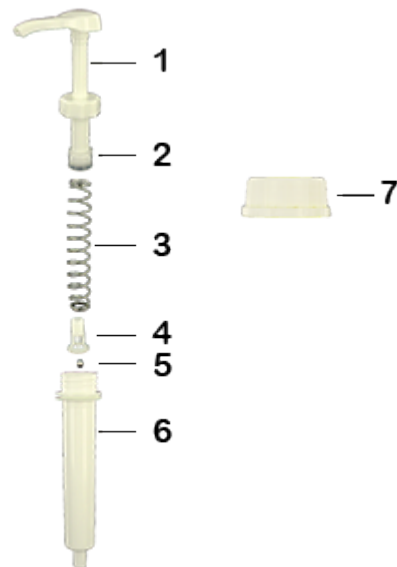

General Information

- Ordering numbers : DIS2002PP00060BLA 01
- Weight : 62.00 gr
- Color : white
- Maximum depth of the bottle : 355 mm

Neck : DIN 42

Photo

Standard packaging :

- 350 pcs per box
- Dimensions : 57 x 39 x 55 cm
- Gross weight : 22.95 Kg

Material

Pos	description	Material
1	push-button	ABS
2	Piston	PE
3	Main spring	St. steel 302
4	valve	PP
5	ball	St. steel 304
6	Cylinder	ABS
7	Cap DIN 42	HDPE
8	Tube	PE

Media