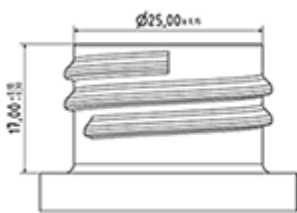

General Information

- Ordering numbers : 0105006PEBH050NAT
- Capacity : 1000 ml
- Weight : 50.00 gr
- Color : natural
- Material : HDPE SABIC B-5421
- Dimensions : diameter 83 mm / height 244 mm

Photo

Neck : 28/410

Standard packaging : C13PF

- 92 pcs per box
- Dimensions 58 x 49 x 51 cm
- Gross weight 5.49 Kg

Recommended accessories (5) :

Media