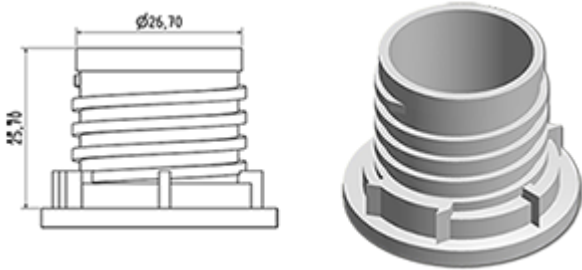

The patented 1L DOSY bottle allows an accurate dosing between 10 ml and 45 ml.
With only one type of bottle in stock, you can choose the dosing you want for your product between 10 & 45 ml, referring to the type of cap you place in the bottle.

General Information

- **Ordering numbers : 01000DOPE30070NAT**
- Capacity : 1000 ml
- Weight : 70.00 gr
- Color : natural
- Material : HDPE SABIC B-5421
- Dimensions : length 139 mm / width 61 mm / height 260 mm

Photo

Neck : G141

Standard packaging : C13PF

- 72 pcs per box
- Dimensions 58 x 49 x 51 cm
- Gross weight 5.93 Kg

Recommended accessories (2) :

Media