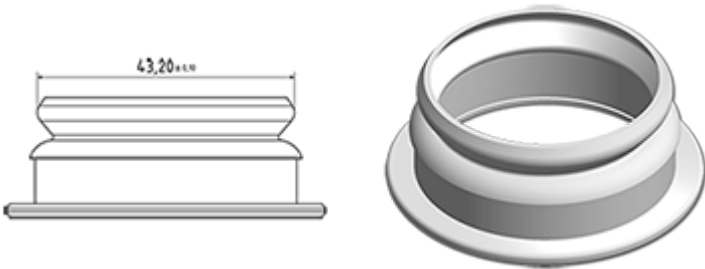

1000 ml natural milk bottle

General Information

- Ordering numbers : 0100011PE43040NAT
- Capacity : 1000 ml
- Weight : 40.00 gr
- Color : natural
- Material : HDPE SABIC B-5421
- Dimensions : diameter 84 mm / height 235 mm

Photo

Neck : G043

Standard packaging : C13PF

- 92 pcs per box
- Dimensions 58 x 49 x 51 cm
- Gross weight 4.57 Kg

Recommended accessories (1) :

Media