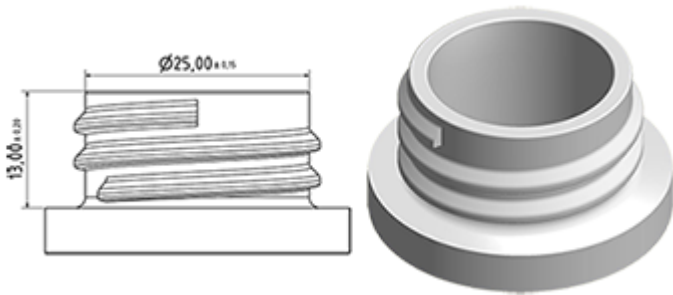

Spray bottle 750 ml of stock constantly.

General Information

- **Ordering numbers : 00750B1PEBS042NAT**
- Capacity : 750 ml
- Weight : 42.00 gr
- Color : natural
- Material : HDPE SABIC B-5421
- Dimensions : length 114 mm / width 61 mm / height 240 mm

Photo

Neck : 28/400

Standard packaging : C13PF

- 110 pcs per box
- Dimensions 58 x 49 x 51 cm
- Gross weight 5.51 Kg

Recommended accessories (4) :

Media