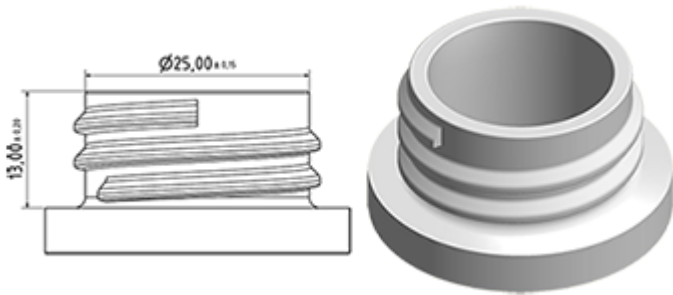

Spray bottle 750 ml of stock constantly.

General Information

- Ordering numbers : 00750B1PEBS042NAT
- Capacity : 750 ml
- Weight : 42.00 gr
- Color : natural
- Material : HDPE SABIC B-5421
- Dimensions : length 114 mm / width 61 mm / height 240 mm

Photo

Neck : 28/400

Standard packaging : C13PF

- 110 pcs per box
- Dimensions 58 x 49 x 51 cm
- Gross weight 5.51 Kg

Recommended accessories (4) :

Media