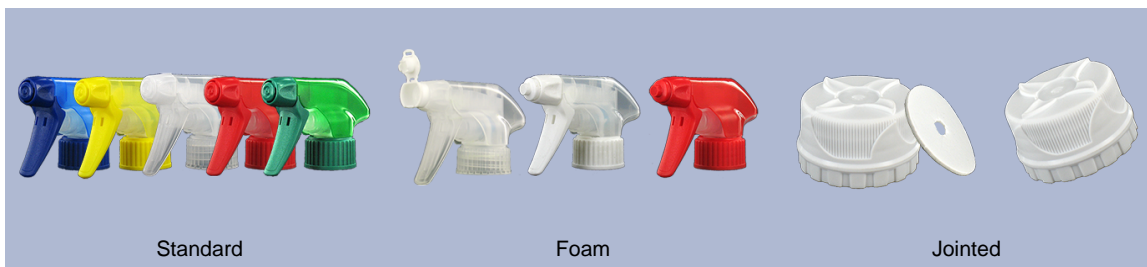

Ergonomic spray bottle 750 ml natural.

General Information

- **Ordering numbers : 0075008PEBH040NAT**
- Capacity : 750 ml
- Weight : 40.00 gr
- Color : natural
- Material : HDPE SABIC B-5421
- Dimensions : length 107 mm / width 66 mm / height 254 mm

Photo

Neck : 28/410

Standard packaging : C13PF

- 100 pcs per box
- Dimensions 58 x 49 x 51 cm
- Gross weight 4.89 Kg

Recommended accessories (3) :

Media