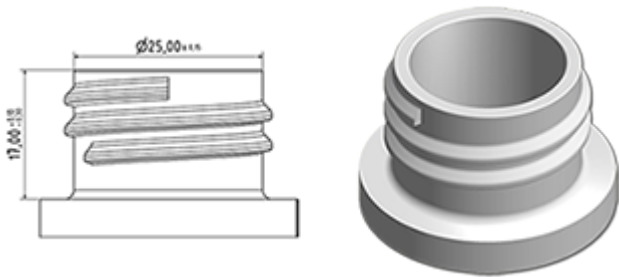

Ergonomic spray bottle 750 ml natural.

General Information

- **Ordering numbers : 0075008PEBH040NAT**
- Capacity : 750 ml
- Weight : 40.00 gr
- Color : natural
- Material : HDPE SABIC B-5421
- Dimensions : length 107 mm / width 66 mm / height 254 mm

Photo

Neck : 28/410

Standard packaging : C13PF

- 100 pcs per box
- Dimensions 58 x 49 x 51 cm
- Gross weight 4.89 Kg

Recommended accessories (3) :

Media