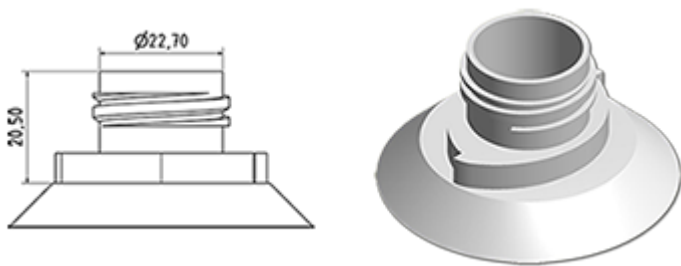

750 ml bottle white stock (other colors according to minimum production quantity)  
Thanks to its articulated head, it can apply the product in difficult places.

**General Information**

- Ordering numbers : 0075003PEWC045BLA
- Capacity : 750 ml
- Weight : 45.00 gr
- Color : white
- Material : HDPE SABIC B-5421
- Dimensions : length 84 mm / width 65 mm / height 242 mm

**Photo**

**Neck : wc**

**Standard packaging : C13PF**

- 110 pcs per box
- Dimensions 58 x 49 x 51 cm
- Gross weight 5.84 Kg

**Recommended accessories (1) :**

Media