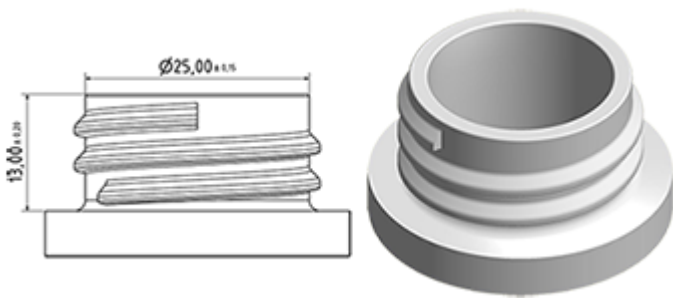

Bottle 650 ml in stock. It allows easy dilution of all your products through its graduations and its broad line level.

## General Information

- Ordering numbers : 00650B1PEBS45 NAT
- Capacity : 650 ml
- Weight : 42.00 gr
- Color : natural
- Material : HDPE SABIC B-5421
- Dimensions : length 94 mm / width 80 mm / height 186 mm

## Neck : 28/400