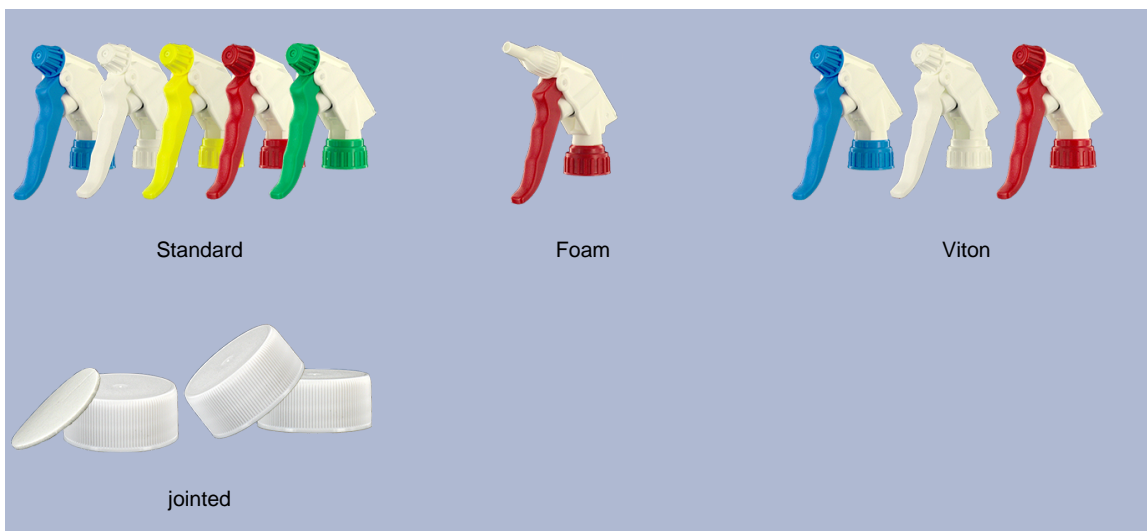

Recommended accessories (4) :