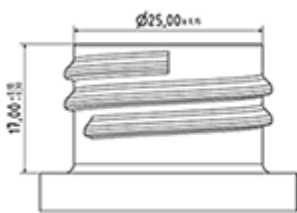

General Information

- Ordering numbers : 0050015PEBH50 BLA
- Capacity : 500 ml
- Weight : 50.00 gr
- Color : white
- Material : HDPE SABIC B-5421
- Dimensions : diameter 67 mm / height 184 mm

Photo

Neck : 28/410

Standard packaging : C13PF

- 150 pcs per box
- Dimensions 58 x 49 x 51 cm
- Gross weight 8.39 Kg

Recommended accessories (4) :

Media