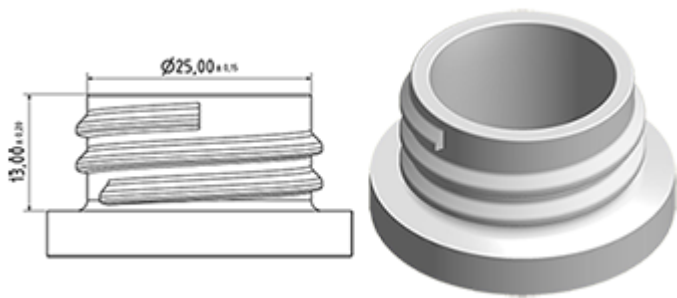

General Information

- Ordering numbers : 0050014PEBS050 BLA
- Capacity : 500 ml
- Weight : 50.00 gr
- Color : white
- Material : HDPE SABIC B-5421
- Dimensions : diameter 67 mm / height 184 mm

Photo

Neck : 28/400

Standard packaging : C13PF

- 150 pcs per box
- Dimensions 58 x 49 x 51 cm
- Gross weight 8.39 Kg

Recommended accessories (3) :

SP05 28/400 Standard

SP05 28/400 Foam

jointed

Media