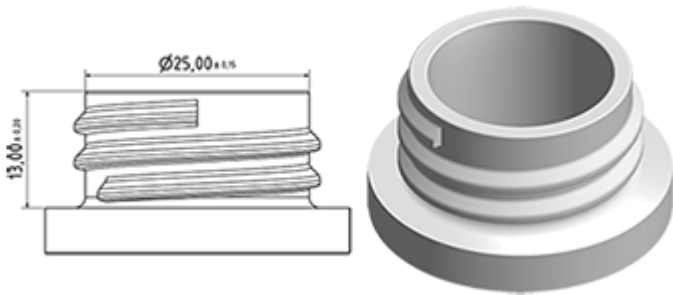

**General Information**

- Ordering numbers : 0050014PEBS035 NAT
- Capacity : 500 ml
- Weight : 30.00 gr
- Color : natural
- Material : HDPE SABIC B-5421
- Dimensions : diameter 67 mm / height 184 mm

**Photo**

**Neck : 28/400**

**Standard packaging : C13PF**

- 150 pcs per box
- Dimensions 58 x 49 x 51 cm
- Gross weight 5.39 Kg

**Recommended accessories (3) :**

SP05 28/400 Standard

SP05 28/400 Foam

jointed

Media