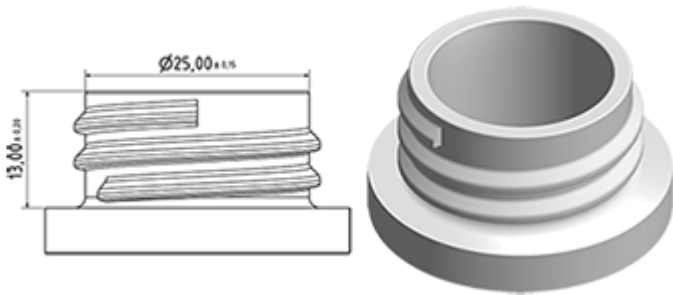

General Information

- **Ordering numbers : 0050002PEBS030NAT**
- Capacity : 500 ml
- Weight : 30.00 gr
- Color : natural
- Material : HDPE SABIC B-5421
- Dimensions : diameter 62 mm / height 228 mm

Photo

Neck : 28/400

Standard packaging : C13PF

- 164 pcs per box
- Dimensions 58 x 49 x 51 cm
- Gross weight 5.81 Kg

Recommended accessories (3) :

SP05 28/400 Standard

SP05 28/400 Foam

jointed

Media