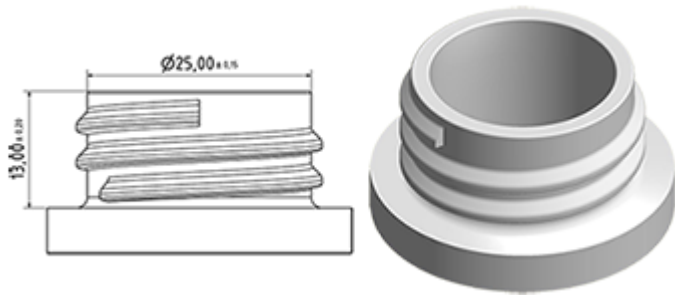

**General Information**

- Ordering numbers : 0050002PEBS030BLA
- Capacity : 500 ml
- Weight : 30.00 gr
- Color : white
- Material : HDPE SABIC B-5421
- Dimensions : diameter 63 mm / height 217 mm

**Photo**

**Neck : 28/400**

**Standard packaging : C13PF**

- 164 pcs per box
- Dimensions 58 x 49 x 51 cm
- Gross weight 5.81 Kg

**Recommended accessories (3) :**

SP05 28/400 Standard

SP05 28/400 Foam

jointed

Media