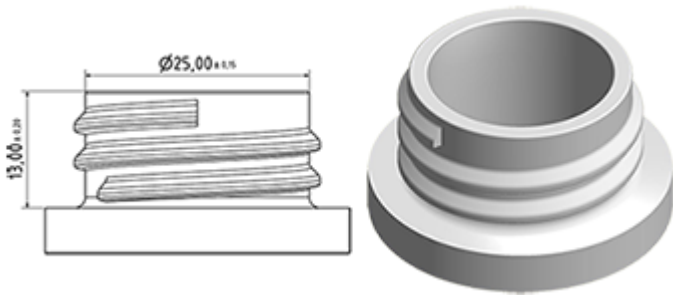

General Information

- **Ordering numbers : 0025001PEBS016NAT**
- Capacity : 250 ml
- Weight : 16.00 gr
- Color : natural
- Material : HDPE SABIC B-5421
- Dimensions : diameter 54 mm / height 151 mm

Photo

Neck : 28/400

Standard packaging : C13PF

- 280 pcs per box
- Dimensions 58 x 49 x 51 cm
- Gross weight 5.37 Kg

Recommended accessories (2) :

Media